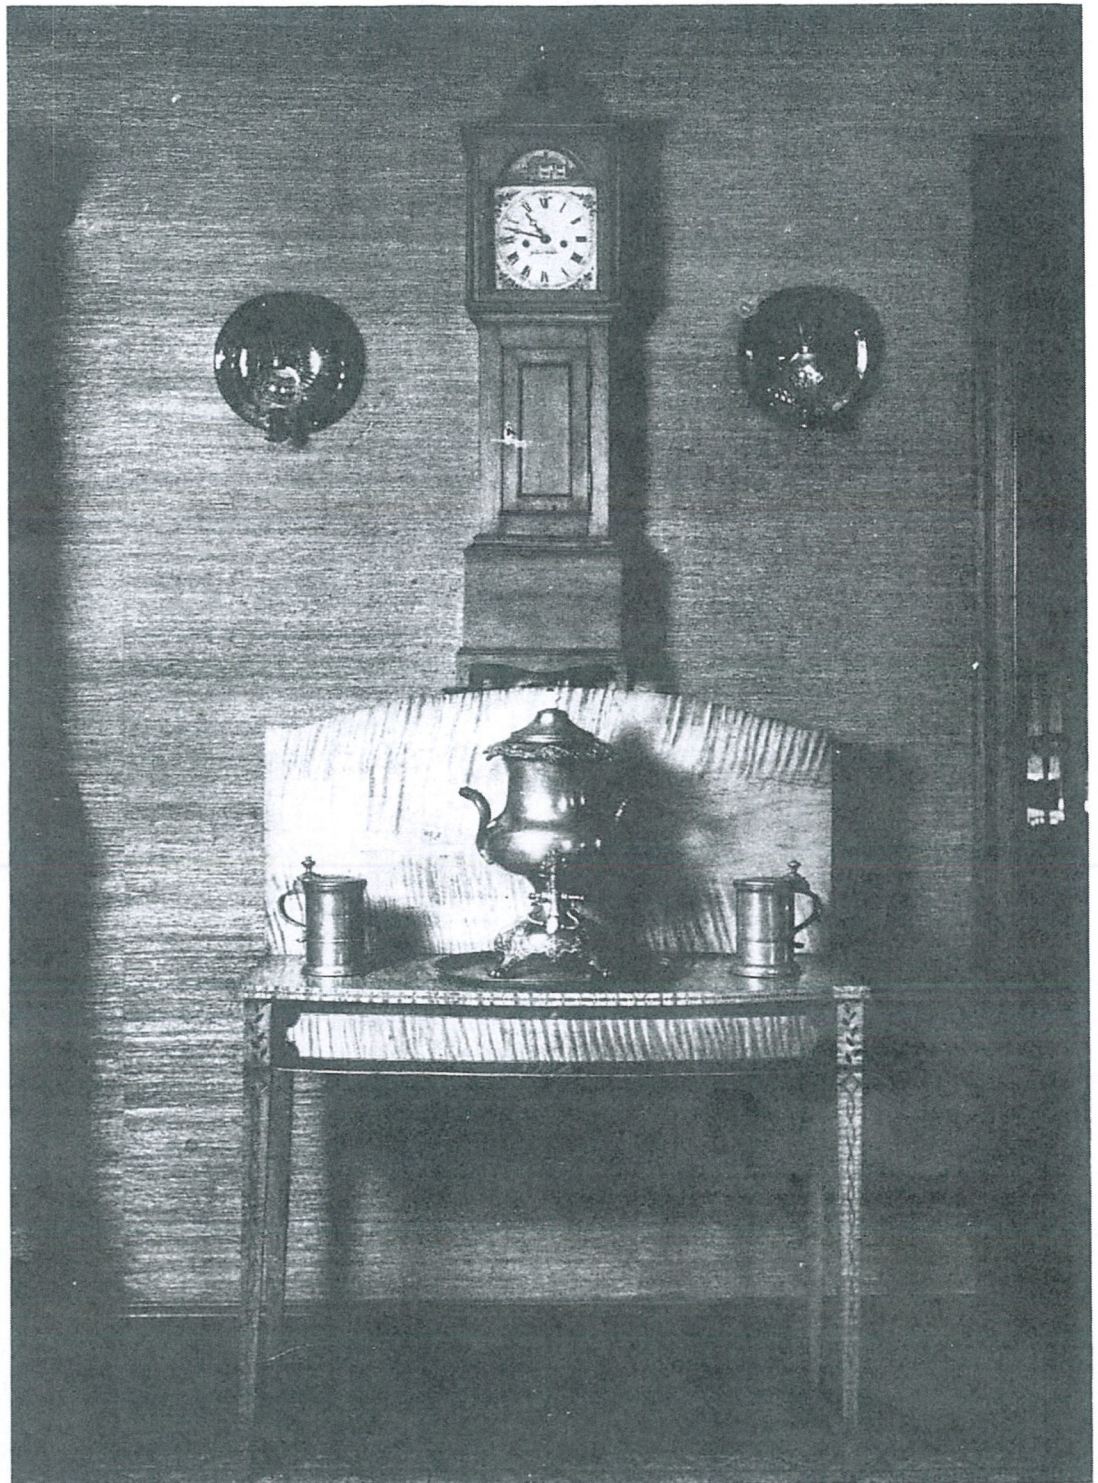

6883

MAPLE, PINE, PEWTER

*From the collection of Albert M. Read*

Inlaid, curly maple card table trimmed with mahogany (1790-1800). Two Scandinavian pewter tankards flanking a nineteenth-century pewter urn. Original wall sconces with whale-oil peg lamps. Eight-day "baby grandfather" clock by Joshua Wilder of Hingham (1780-1800); pine case.