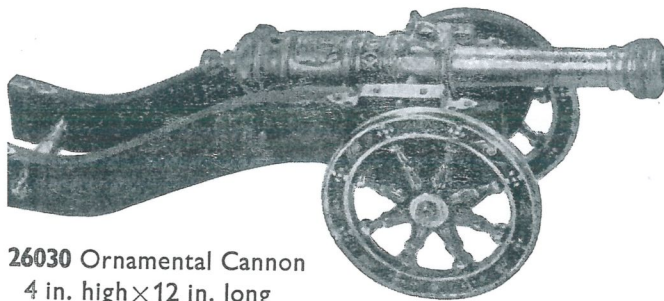

26181
Pestle and Mortar
3½ in. dia. at top × 3¼ in. deep
9 cm. × 8.5 cm.

26011
Bottle Opener
3 in. long
7.5 cm.

26013 Wall Ornament
23½ in. long 60 cm.

26030 Ornamental Cannon
4 in. high × 12 in. long
10 cm. × 30.5 cm.