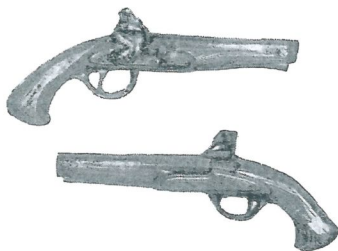

26181
Pestle and Mortar
3½ in. dia. at top × 3¼ in. deep
9 cm. × 8.5 cm.

26011
Bottle Opener
3 in. long
7.5 cm.

26013 Wall Ornament
23½ in. long 60 cm.

26030 Ornamental Cannon
4 in. high × 12 in. long
10 cm. × 30.5 cm.

26210 Trivet
8½ in. × 4 in. 22 cm. × 10 cm.

26012 Bell
4½ in. high 11 cm.

26100 Hour Glass
9½ in. × 5⅛ in. dia.
24 cm. × 13 cm.

26180
Pistol Wall Ornaments
10 in. long 25.5 cm.

26010 Boot Remover
10½ in. long 27 cm.