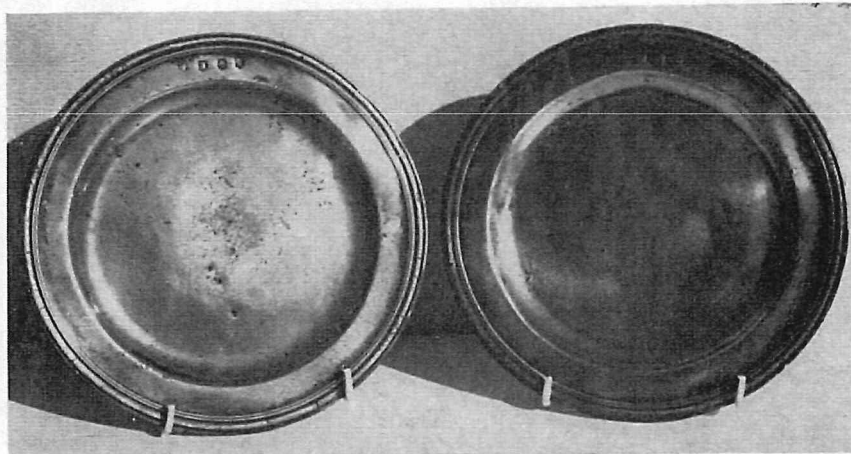

Pair of Triple Reeded Plates by John Tubb, circa 1690