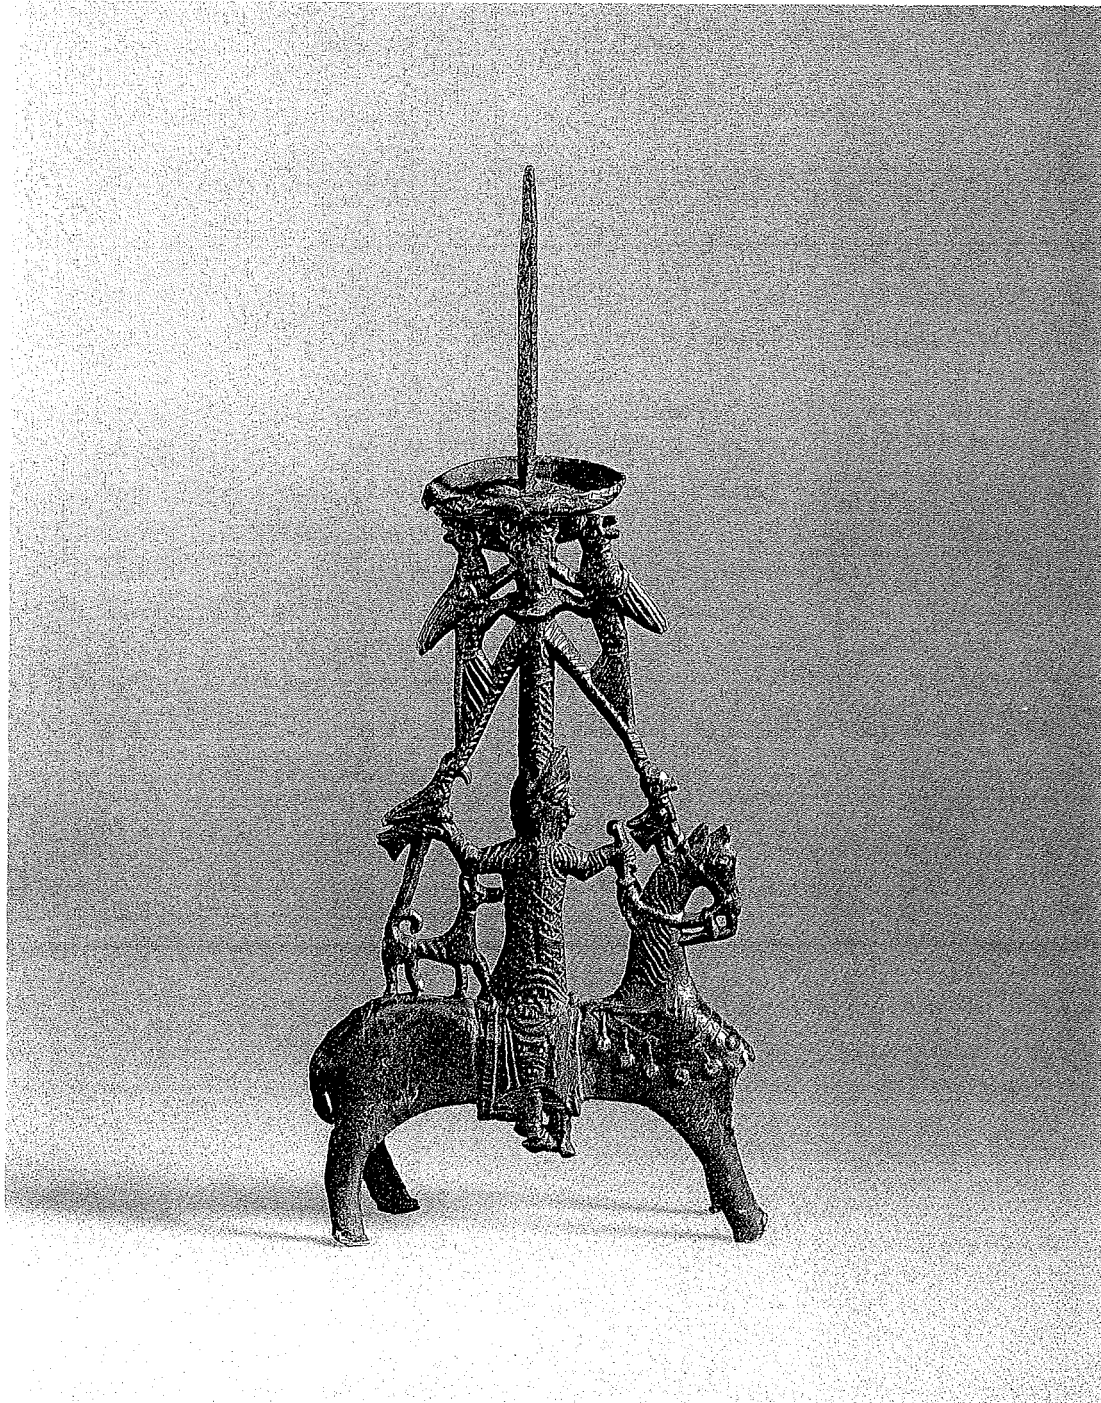

THE
EUROPEAN
FINE ART
FAIR
1995

J.F.H.H. BEEKHUIZEN-KUNST- EN ANTIEKHANDEL

Nieuwe Spiegelstraat 49 1017 DD Amsterdam Netherlands Tel: (31-20) 626.3912 Fax: (31-20) 627.5905 **STAND NO. 130**

Large pewter plate engraved with scenes
of a hunt
Diameter 51.5cm
Southern Germany, circa 1600

PATRICK REIJGERSBERG

Damstraat 27 2011 HA Haarlem Netherlands Tel: (31-23) 316.118/(31-6) 5317.0038 Fax: (31-23) 424.838 **STAND NO. 136**

Romanesque pewter candlestick depicting
a knight on a horse probably holding the
Tree of Life ending in a drip pan and
pricket stick

Height 19cm. Width 8cm

Most likely northern France, 12th century

Provenance: Found in the city
moat of Lille, France, beginning of the
20th century; Private Collection