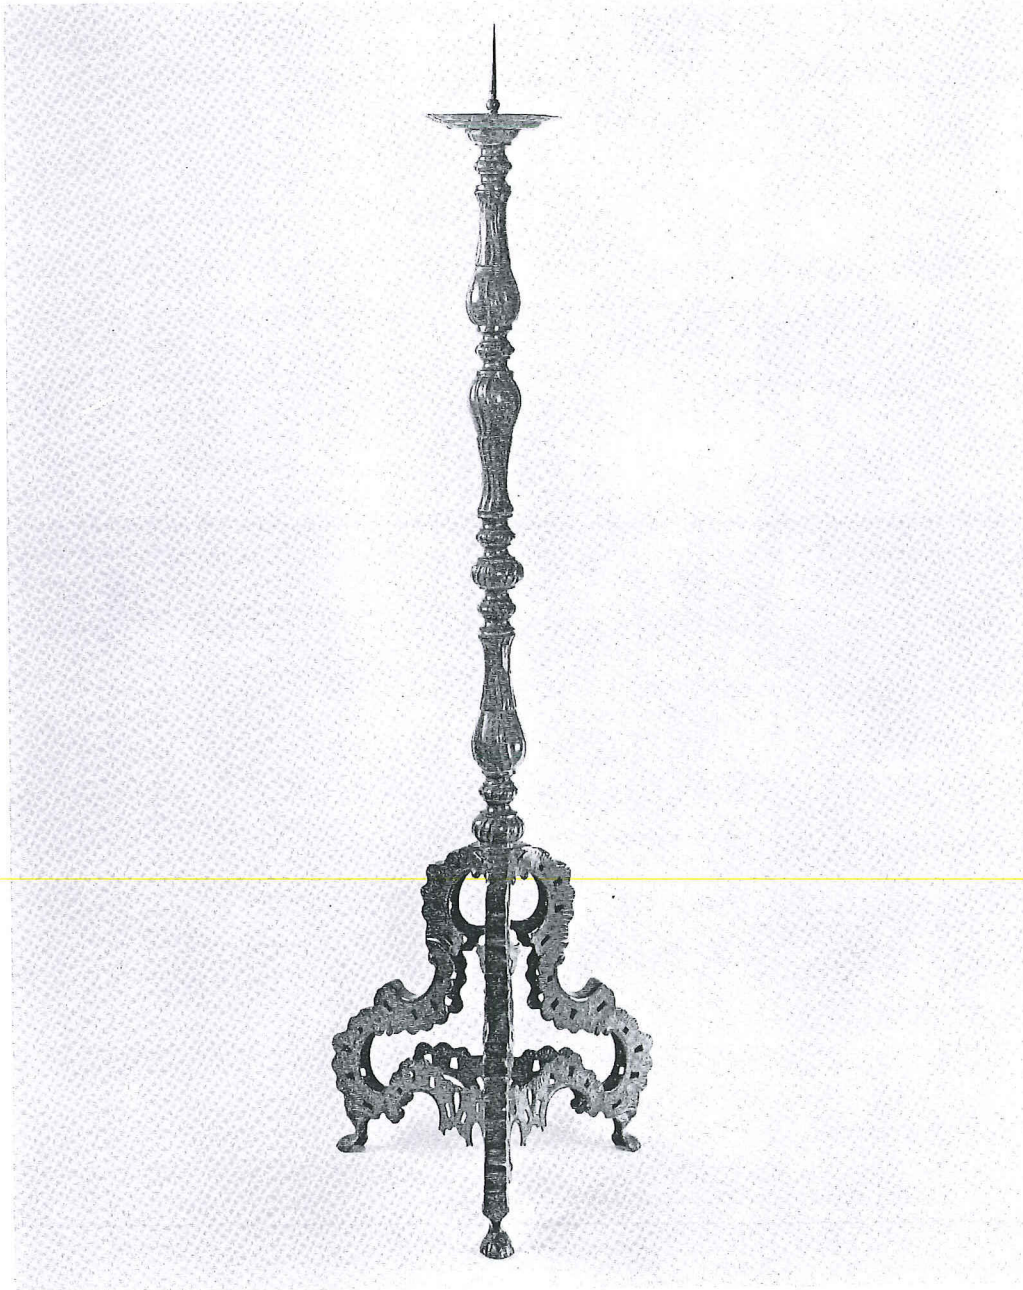

# ANTIQUE MÆSTRICHT

HET KABINET J.F.H.H. BEEKHUIZEN, AMSTERDAM

Nieuwe Spiegelstraat 49 Spiegelkwartier, Amsterdam, Netherlands, Tel. 020-263912

*Stand no. 18*

*Pewter candleholder, Germany, marked: Schlagenwald  
second half of the 18th century. High: 180 cm.*

Left: *Pewter flagon*, Dutch, marked: Amsterdam, middle of the 18th century. High: 24 cm.

Right: *Pewter flagon*, Dutch, marked: A. v. Duyveland, Rotterdam, 1760/1792. High: 24 cm.

LIMBURG ANTIEK, SCHUDDEBEURS