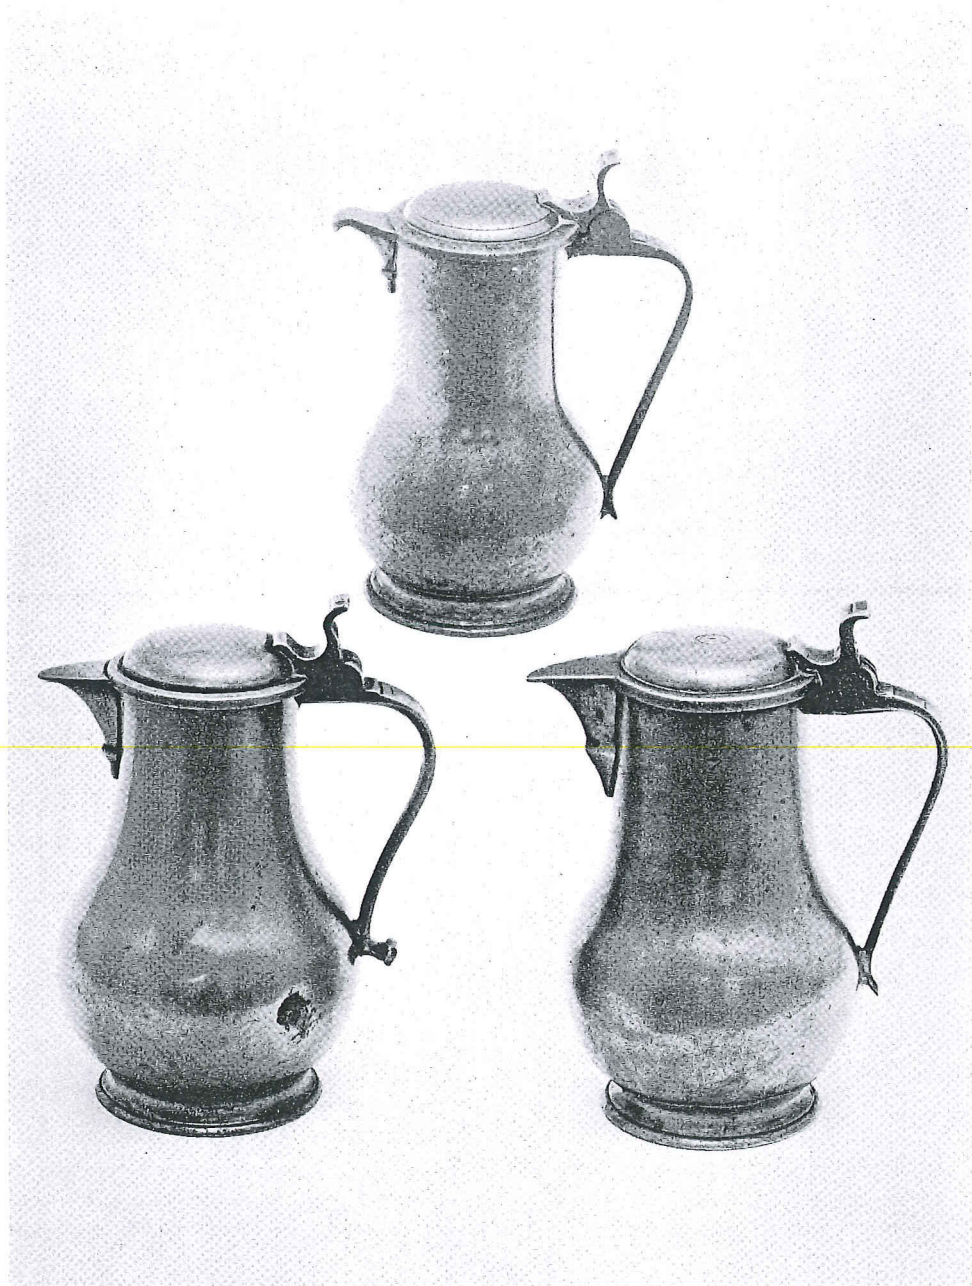

HET KABINET J.F.H.H. BEEKHUIZEN, AMSTERDAM

Nieuwe Spiegelstraat 49 Spiegelkwartier, Amsterdam, Netherlands, Tel. 020-263912

Stand no. 18

Above: *Pewter flagon*, Dutch, marked: H. Metman - Gorcum and dated 1719. High: 24 cm.

Left: *Pewter flagon*, Dutch, marked: Amsterdam, middle of the 18th century. High: 24 cm.

Right: *Pewter flagon*, Dutch, marked: A. v. Duyveland, Rotterdam, 1760/1792. High: 24 cm.