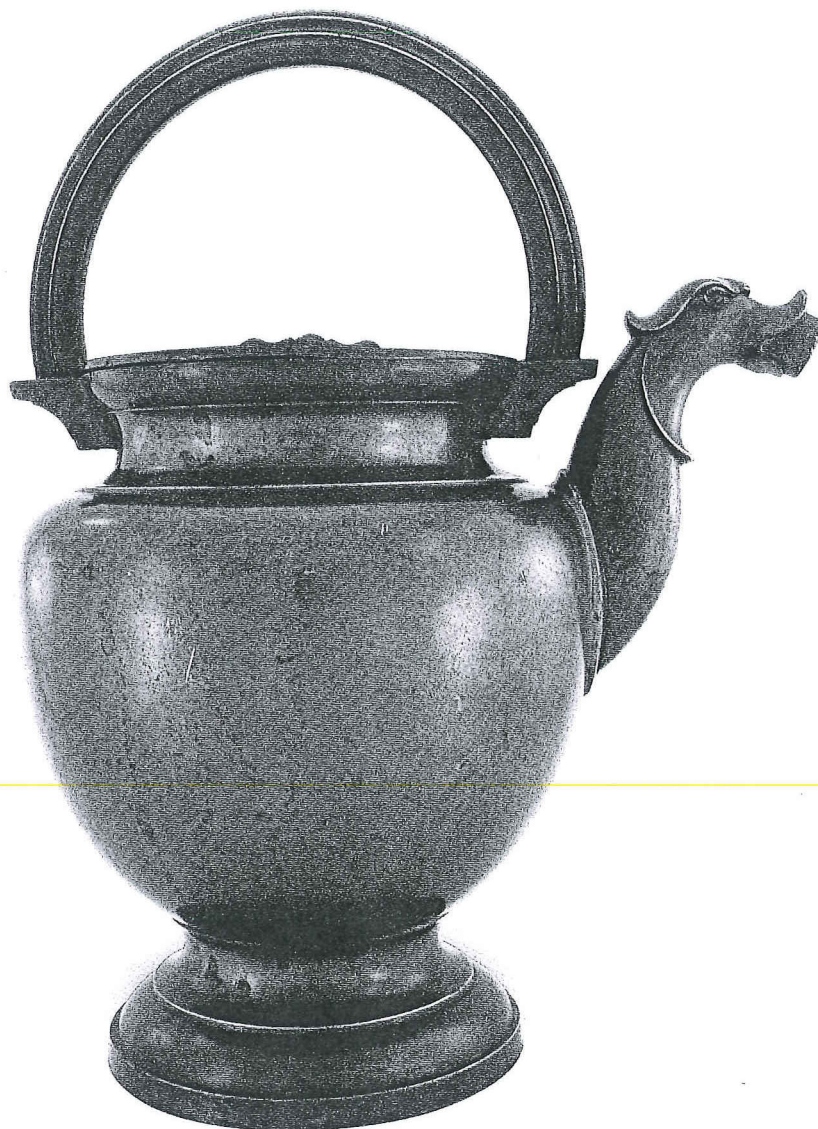

A milk bottle or vessel, so-called *Cruche à lait* by Pierre Pissavy

Pewter  
Height 36.3 cm  
Lyon, middle 19th century

From left to right

A so-called 'Rembrandt flagon'

Pewter

Height 18.7 cm

Leeuwarden, 4th quarter 18th century